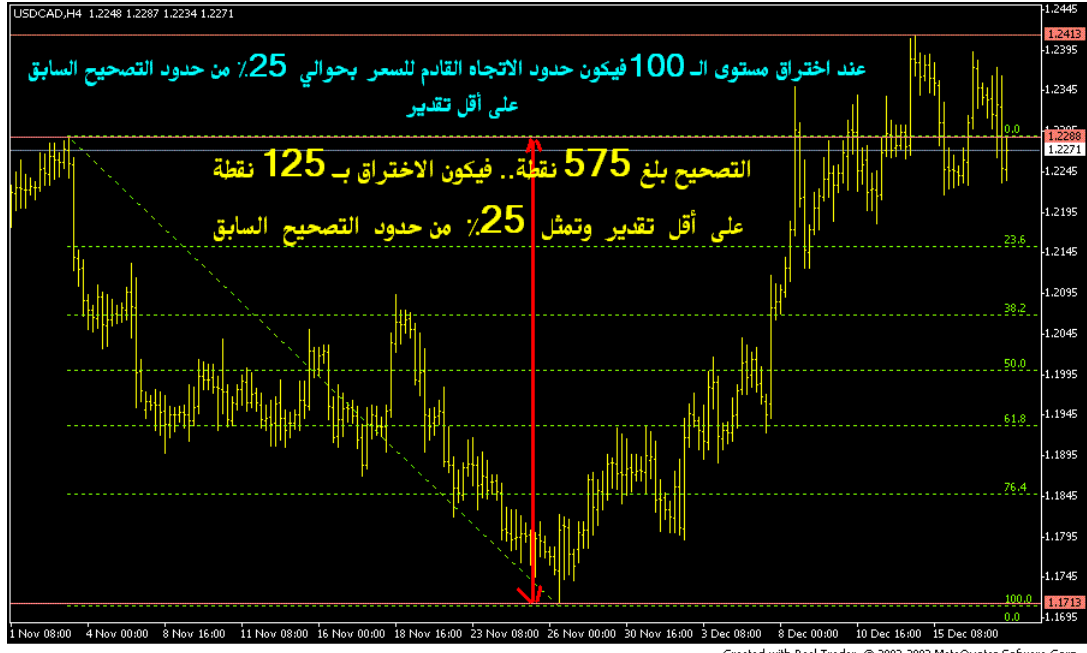

) .. () -

) () -

!

() ()

^

%

%

%

)

(

-

()

Created with Real Trader, © 2002-2003 MetaQuotes Software Corp.

Created with Real Trader, © 2002-2003 MetaQuotes Software Corp.

: (Super Cluster - SK)

(Super Cluster - SK)