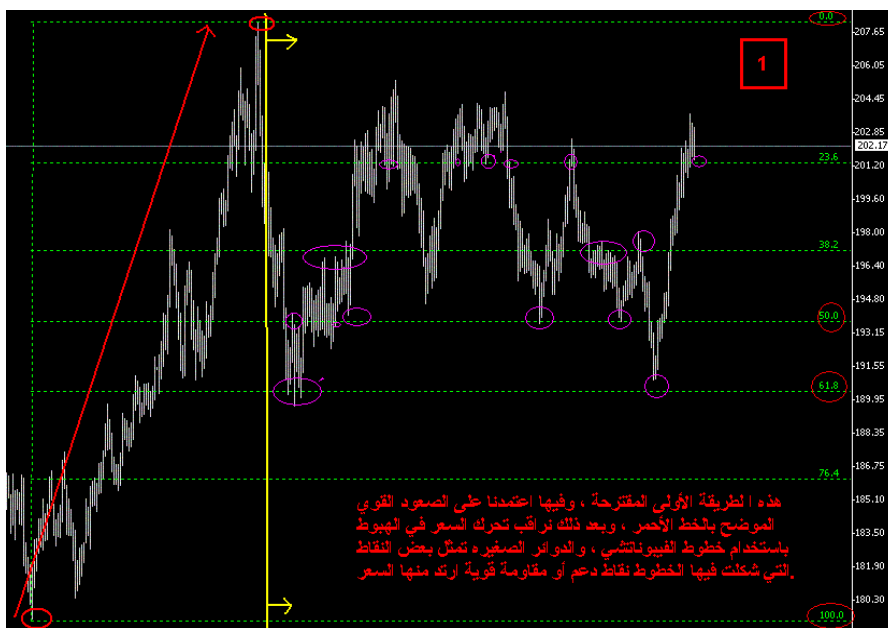

:

. EUR/JPY

:

:

(sideways)

:

:

:

()

Created with Real Trader, © 2002-2003 MetaQuotes Software Corp.

Long :

GBP/JPY :

GBP/JPY :

EUR/JPY

)

(