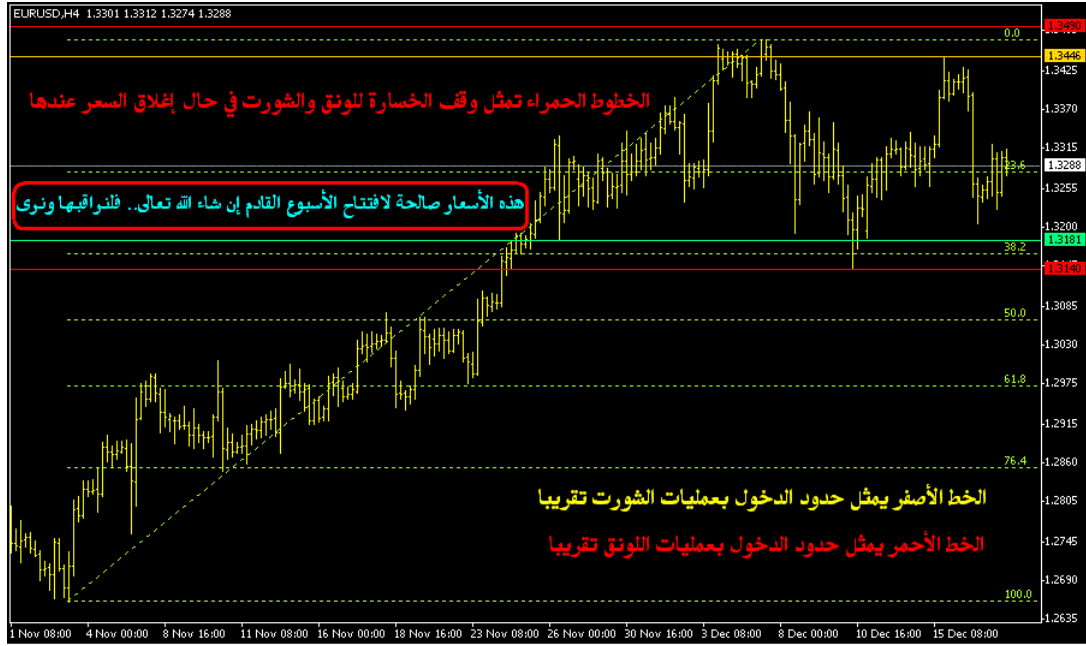

) .. () -

) () -

!

() ()

^

%

%

%

)

(

-

()

Created with Real Trader, © 2002-2003 MetaQuotes Software Corp.

Created with Real Trader, © 2002-2003 MetaQuotes Software Corp.

: (Super Cluster - SK)

(Super Cluster - SK)

Fibonacci Expansion Fibonacci Retracement

SK!!

()

:

,)

(%

:

: