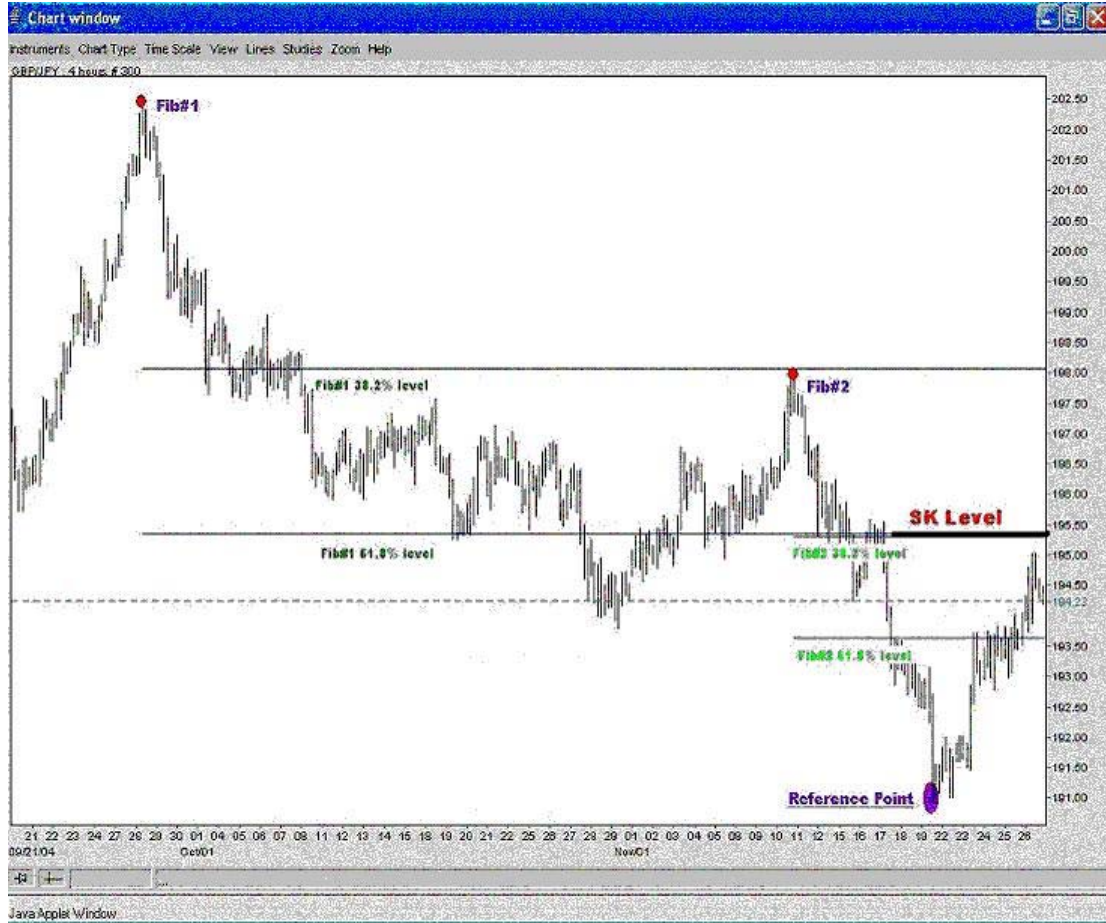

)

(

-

()

Created with Real Trader, © 2002-2003 MetaQuotes Software Corp.

Created with Real Trader, © 2002-2003 MetaQuotes Software Corp.

: (Super Cluster - SK)

(Super Cluster - SK)

Fibonacci Expansion Fibonacci Retracement

SK!!

()

:

,)

(%

:

: