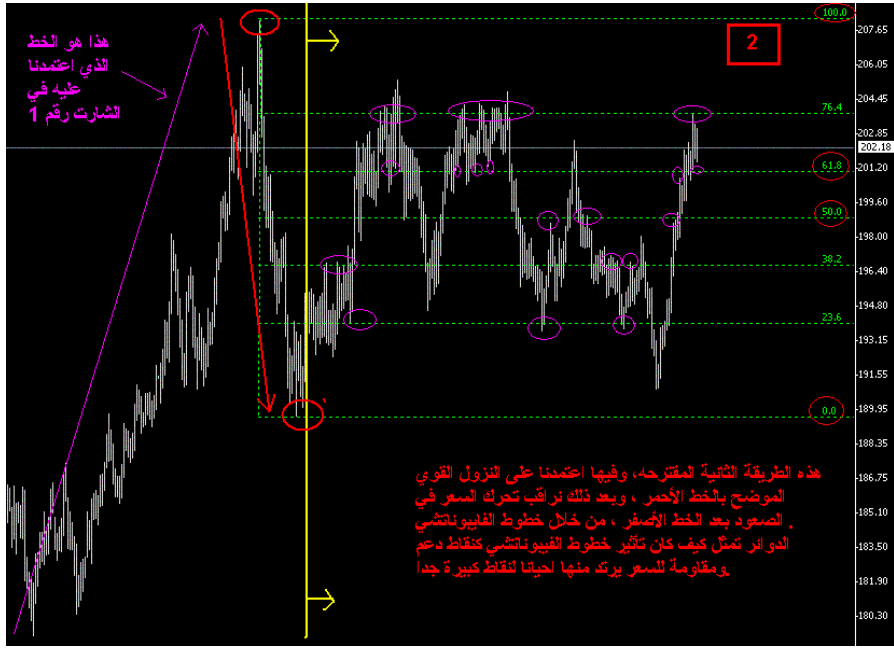

()

Created with Real Trader, © 2002-2003 MetaQuotes Software Corp.

Long :

GBP/JPY :

GBP/JPY :

EUR/JPY

)

(