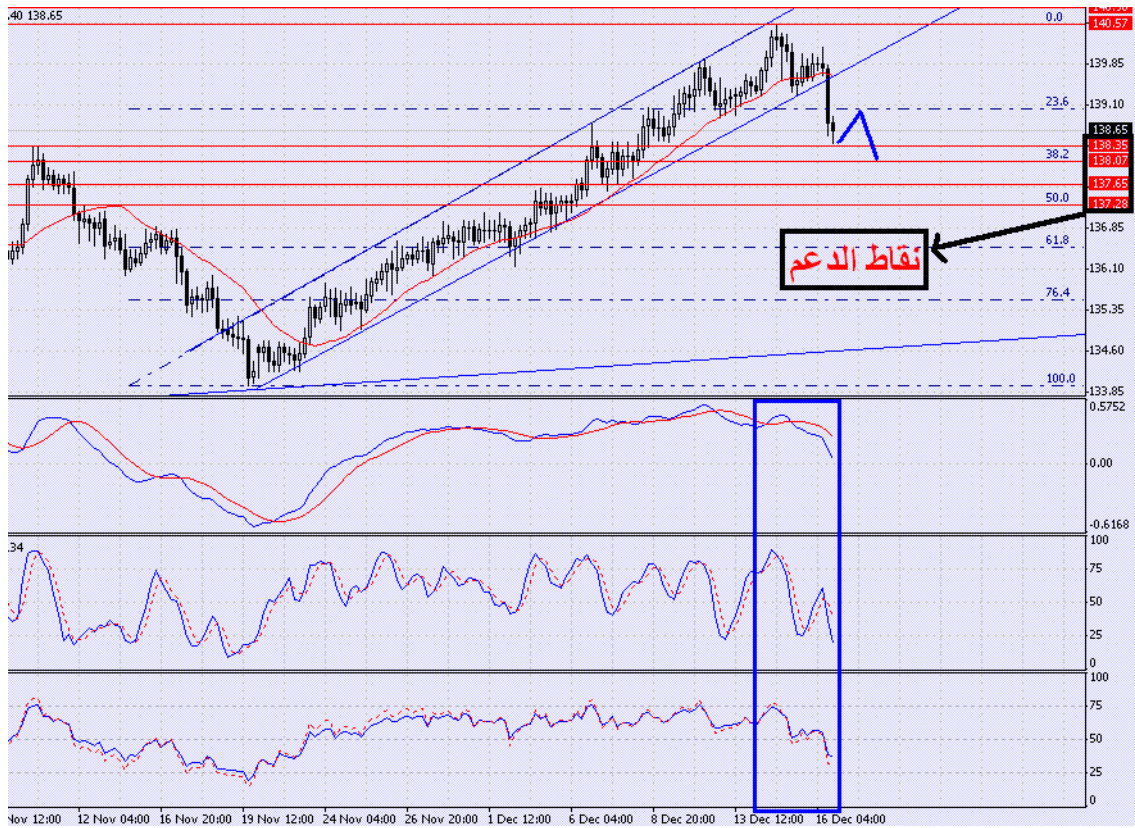

()

Created with Real Trader, © 2002-2003 MetaQuotes Software Corp.

Long :

GBP/JPY :

GBP/JPY :

EUR/JPY

)

(